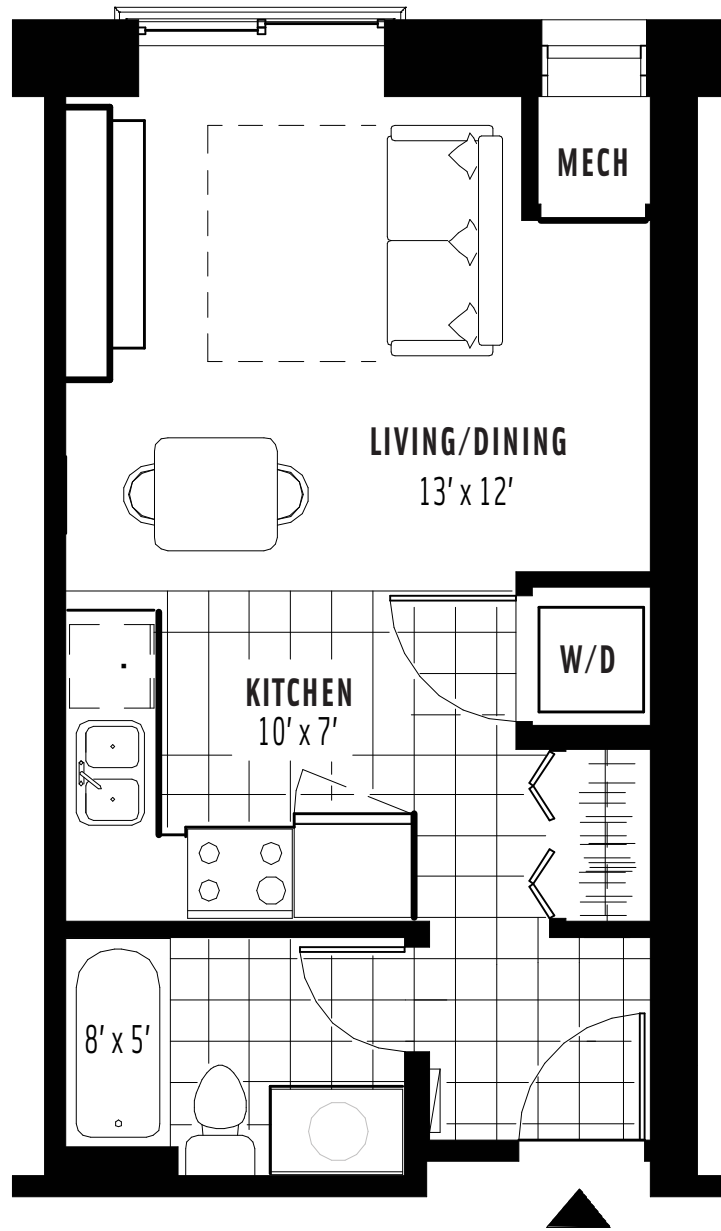

TYPE | 

ONE BEDROOM + DEN

SUITE 825 SQ.FT.
BALCONY 65 SQ.FT.
TOTAL 890 SQ.FT.

Artist's concept. Floor plan dimensions are approximate and are subject to change without notice. Unit size, shapes and layouts may vary. Actual usable floor space may vary from stated floor area. E. G.O.E.

TYPE | Q

THREE BEDROOM

SUITE 1215 SQ.FT.
BALCONY 100 SQ.FT.
TOTAL 1315 SQ.FT.

Artist's concept. Floor plan dimensions are approximate and are subject to change without notice. Unit size, shapes and layouts may vary. Actual usable floor space may vary from stated floor area. E. & O. E.

TYPE | 4

TWO BEDROOM + DEN

SUITE 1129 SQ.FT.
BALCONY 60 SQ.FT.
TOTAL 1189 SQ.FT.

TYPE | 

TWO BEDROOM

SUITE 957 SQ.FT.
BALCONY 60 SQ.FT.
TOTAL 1017 SQ.FT.

TYPE | 

BACHELOR

TOTAL 409 SQ.FT.

Artist's concept. Floor plan dimensions are approximate and are subject to change without notice. Unit size, shapes and layouts may vary. Actual usable floor space may vary from stated floor area. E. & O. E.