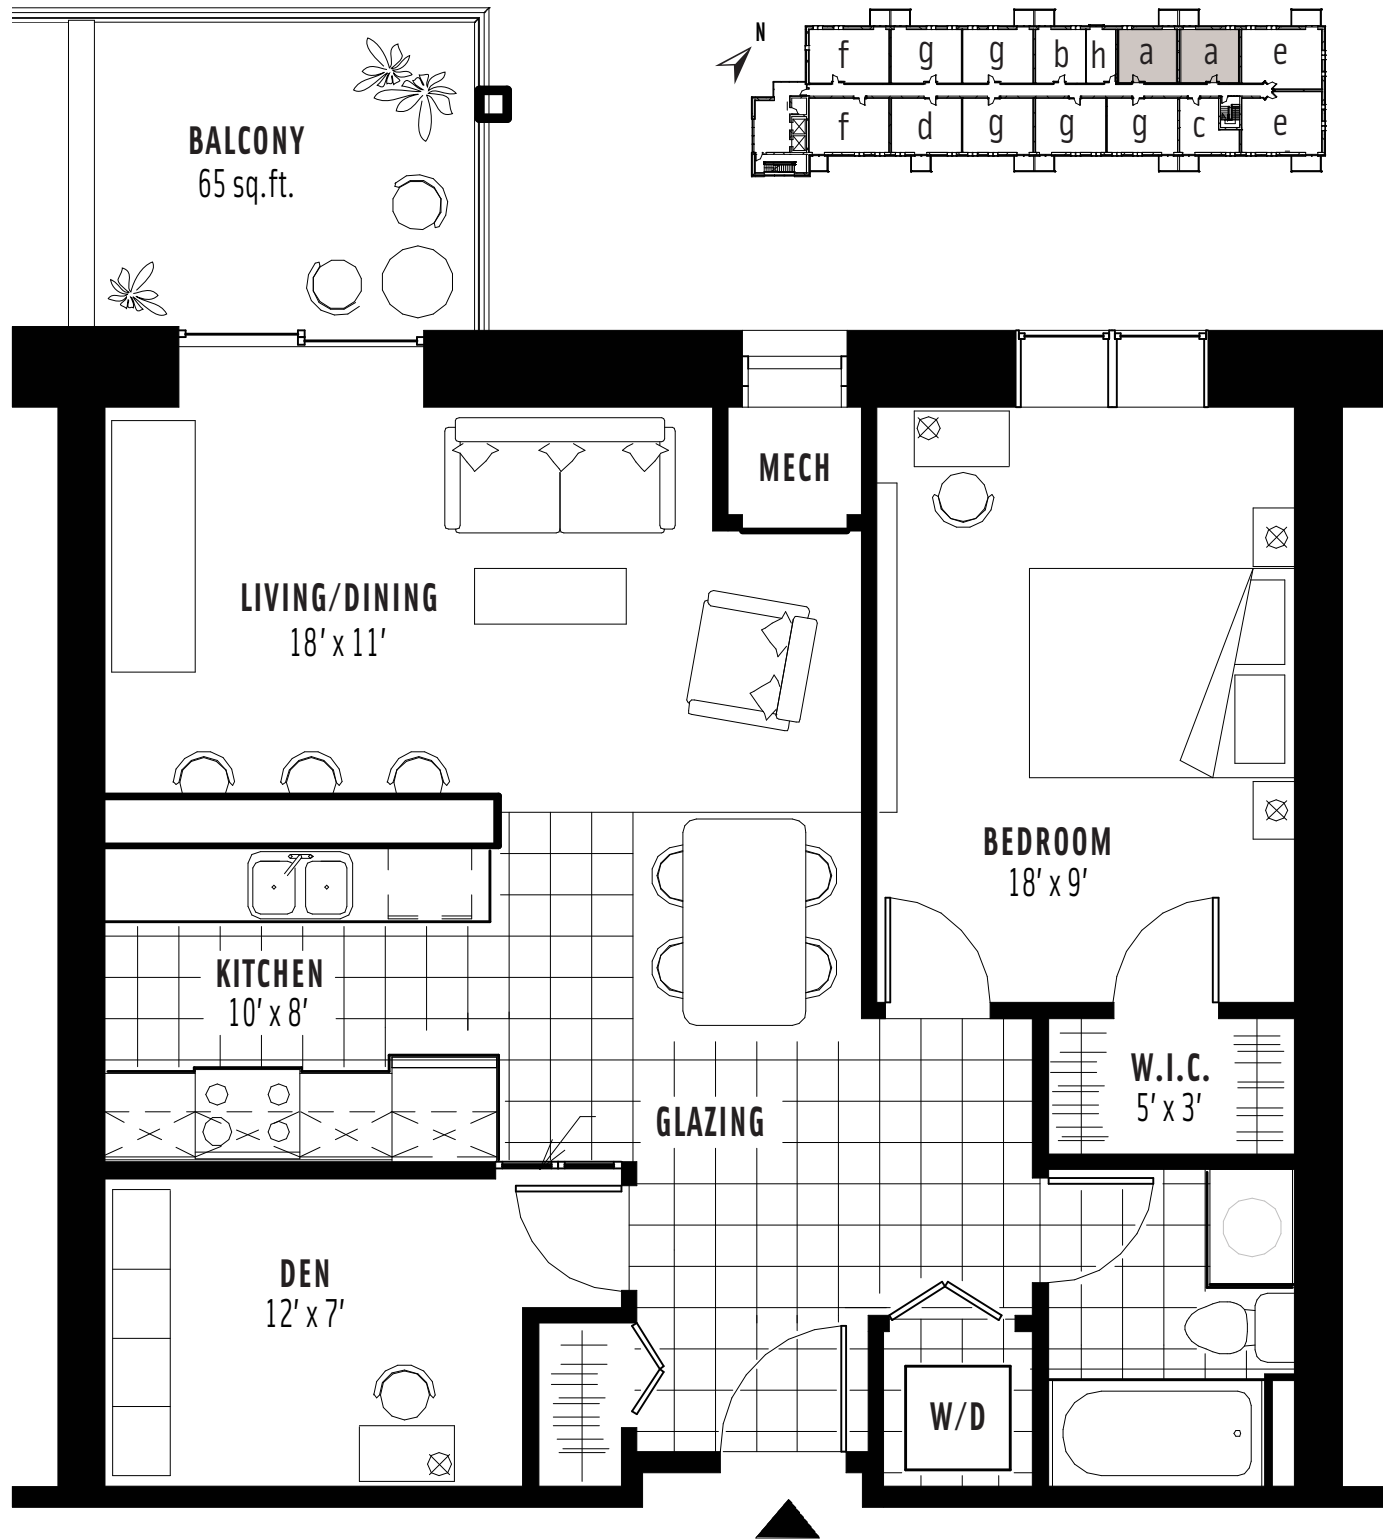

TYPE | 

ONE BEDROOM + DEN

SUITE 825 SQ.FT.
BALCONY 65 SQ.FT.
TOTAL 890 SQ.FT.

Artist's concept. Floor plan dimensions are approximate and are subject to change without notice. Unit size, shapes and layouts may vary. Actual usable floor space may vary from stated floor area. E. G.O.E.

TYPE | **Q**

ONE BEDROOM

SUITE 687 SQ.FT.
BALCONY 65 SQ.FT.
TOTAL 752 SQ.FT.

Artist's concept. Floor plan dimensions are approximate and are subject to change without notice. Unit size, shapes and layouts may vary. Actual usable floor space may vary from stated floor area. E. 6 O.E.

TYPE | C

ONE BEDROOM

SUITE 701 SQ.FT.
BALCONY 65 SQ.FT.
TOTAL 766 SQ.FT.

Artist's concept. Floor plan dimensions are approximate and are subject to change without notice. Unit size, shapes and layouts may vary. Actual usable floor space may vary from stated floor area. E. & O.E.

TOTAL 409 SQ.FT.

Artist's concept. Floor plan dimensions are approximate and are subject to change without notice. Unit size, shapes and layouts may vary. Actual usable floor space may vary from stated floor area. E. & O. E.