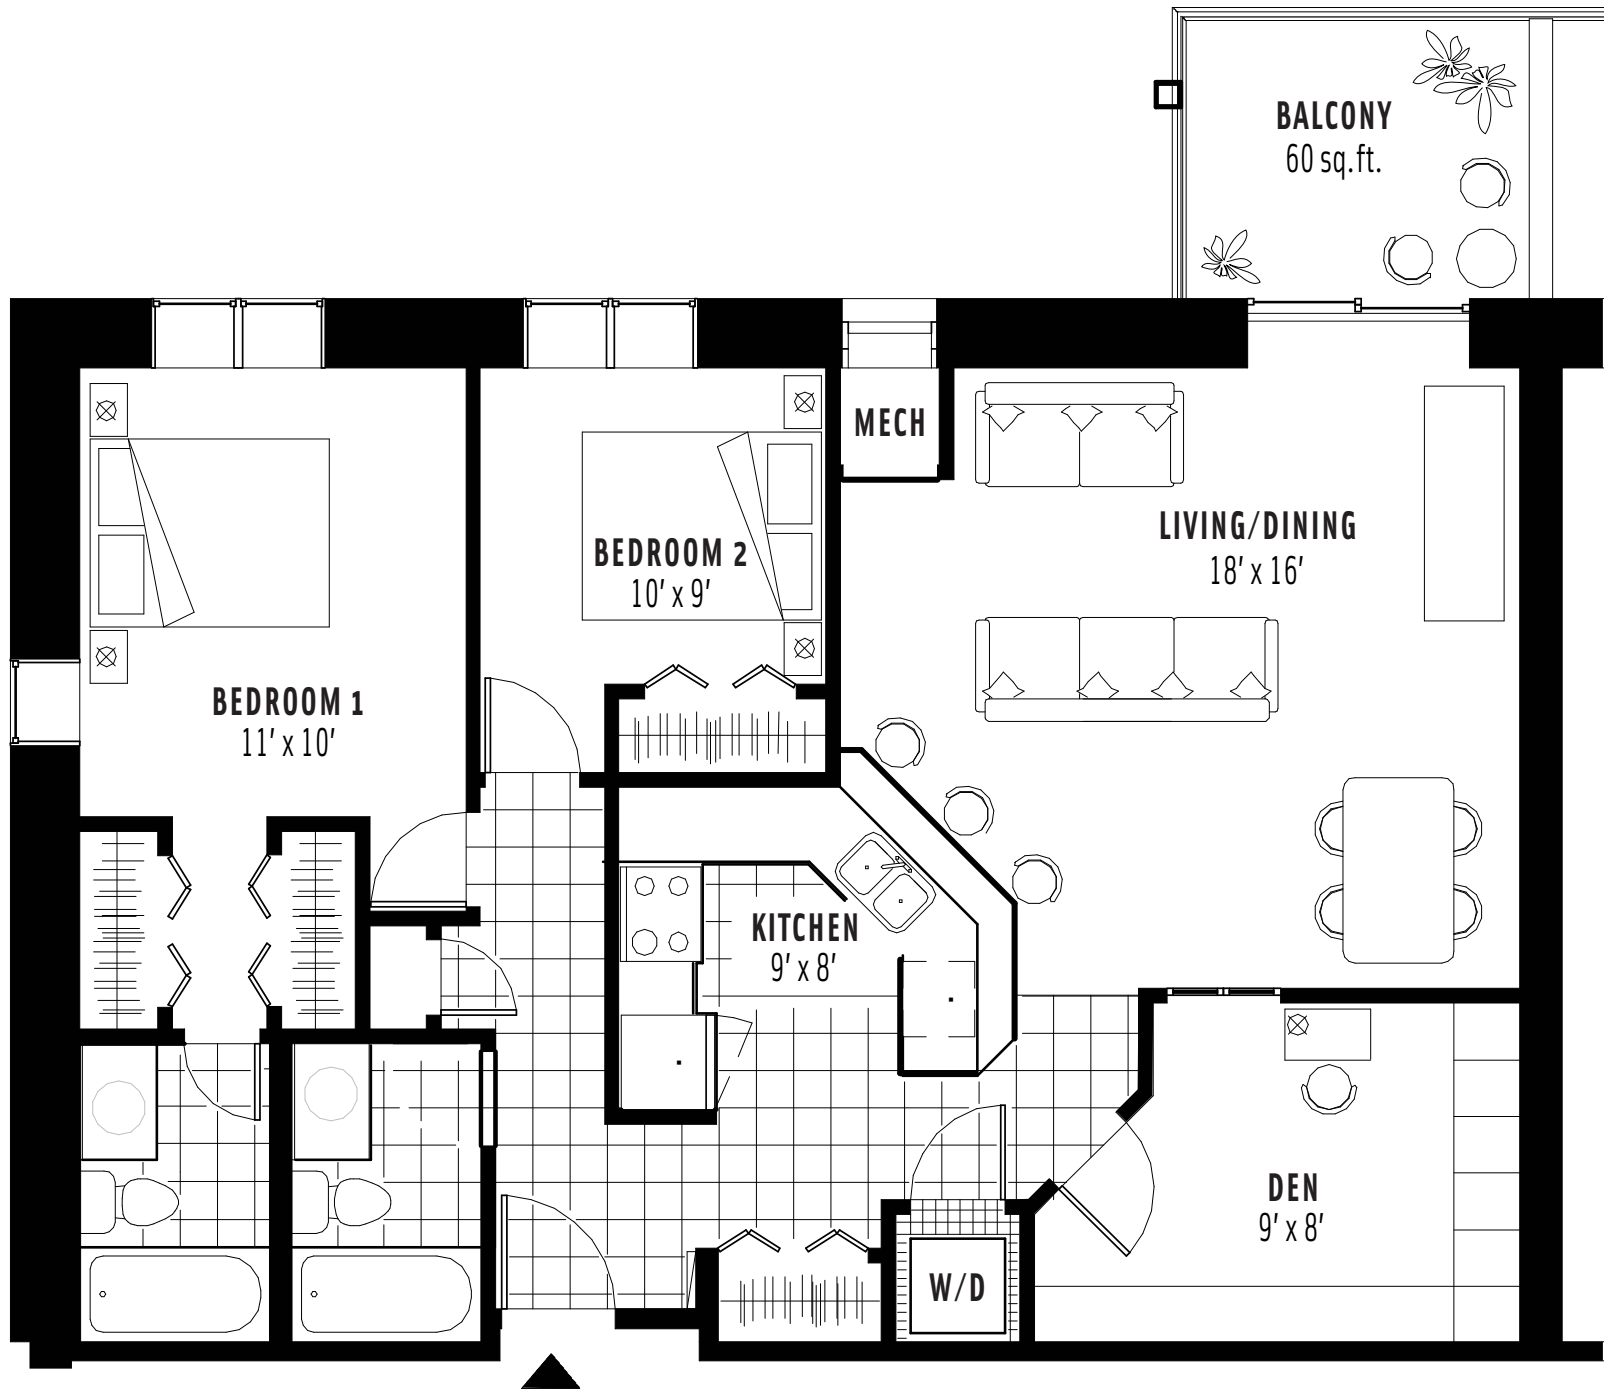

TYPE | 

ONE BEDROOM + DEN

SUITE 825 SQ.FT.
BALCONY 65 SQ.FT.
TOTAL 890 SQ.FT.

Artist's concept. Floor plan dimensions are approximate and are subject to change without notice. Unit size, shapes and layouts may vary. Actual usable floor space may vary from stated floor area. E. G.O.E.

TYPE | Q

THREE BEDROOM

SUITE 1215 SQ.FT.
BALCONY 100 SQ.FT.
TOTAL 1315 SQ.FT.

Artist's concept. Floor plan dimensions are approximate and are subject to change without notice. Unit size, shapes and layouts may vary. Actual usable floor space may vary from stated floor area. E. & O. E.

TYPE | 4

TWO BEDROOM + DEN

SUITE 1129 SQ.FT.
BALCONY 60 SQ.FT.
TOTAL 1189 SQ.FT.

TYPE | 

TWO BEDROOM

SUITE 957 SQ.FT.
BALCONY 60 SQ.FT.
TOTAL 1017 SQ.FT.

TYPE | 

BACHELOR

TOTAL 409 SQ.FT.

Artist's concept. Floor plan dimensions are approximate and are subject to change without notice. Unit size, shapes and layouts may vary. Actual usable floor space may vary from stated floor area. E. & O. E.