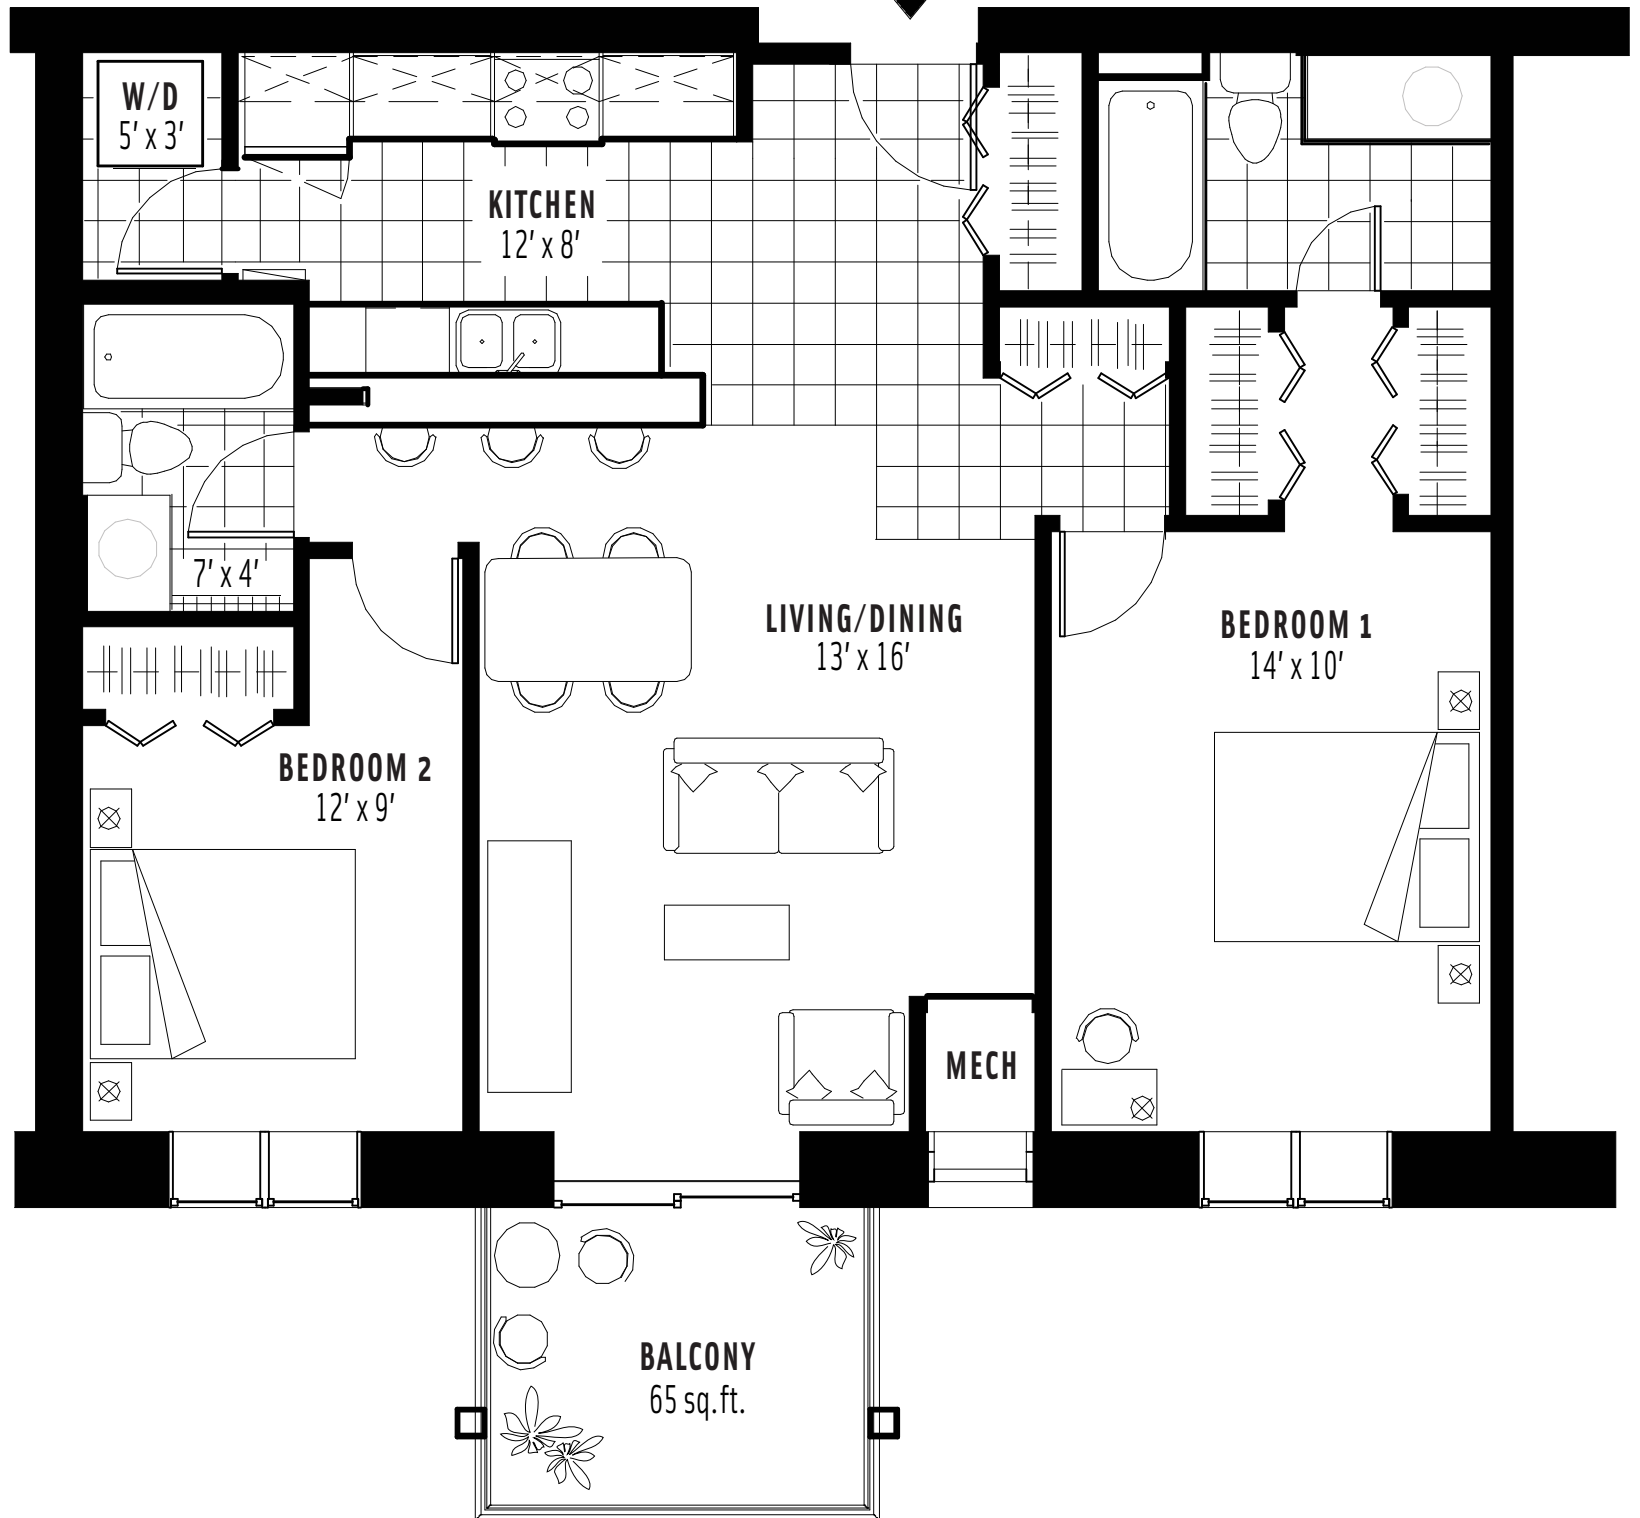

TYPE | 

ONE BEDROOM + DEN

SUITE 825 SQ.FT.
BALCONY 65 SQ.FT.
TOTAL 890 SQ.FT.

Artist's concept. Floor plan dimensions are approximate and are subject to change without notice. Unit size, shapes and layouts may vary. Actual usable floor space may vary from stated floor area. E. G.O.E.

TYPE | **Q**

ONE BEDROOM

SUITE 687 SQ.FT.
BALCONY 65 SQ.FT.
TOTAL 752 SQ.FT.

Artist's concept. Floor plan dimensions are approximate and are subject to change without notice. Unit size, shapes and layouts may vary. Actual usable floor space may vary from stated floor area. E. 6 O.E.

TYPE | C

ONE BEDROOM

SUITE 701 SQ.FT.
BALCONY 65 SQ.FT.
TOTAL 766 SQ.FT.

Artist's concept. Floor plan dimensions are approximate and are subject to change without notice. Unit size, shapes and layouts may vary. Actual usable floor space may vary from stated floor area. E. & O.E.

TYPE | 

TWO BEDROOM

SUITE 981 SQ.FT.
BALCONY 65 SQ.FT.
TOTAL 1046 SQ.FT.

Artist's concept. Floor plan dimensions are approximate and are subject to change without notice. Unit size, shapes and layouts may vary. Actual usable floor space may vary from stated floor area. E. & O.E.