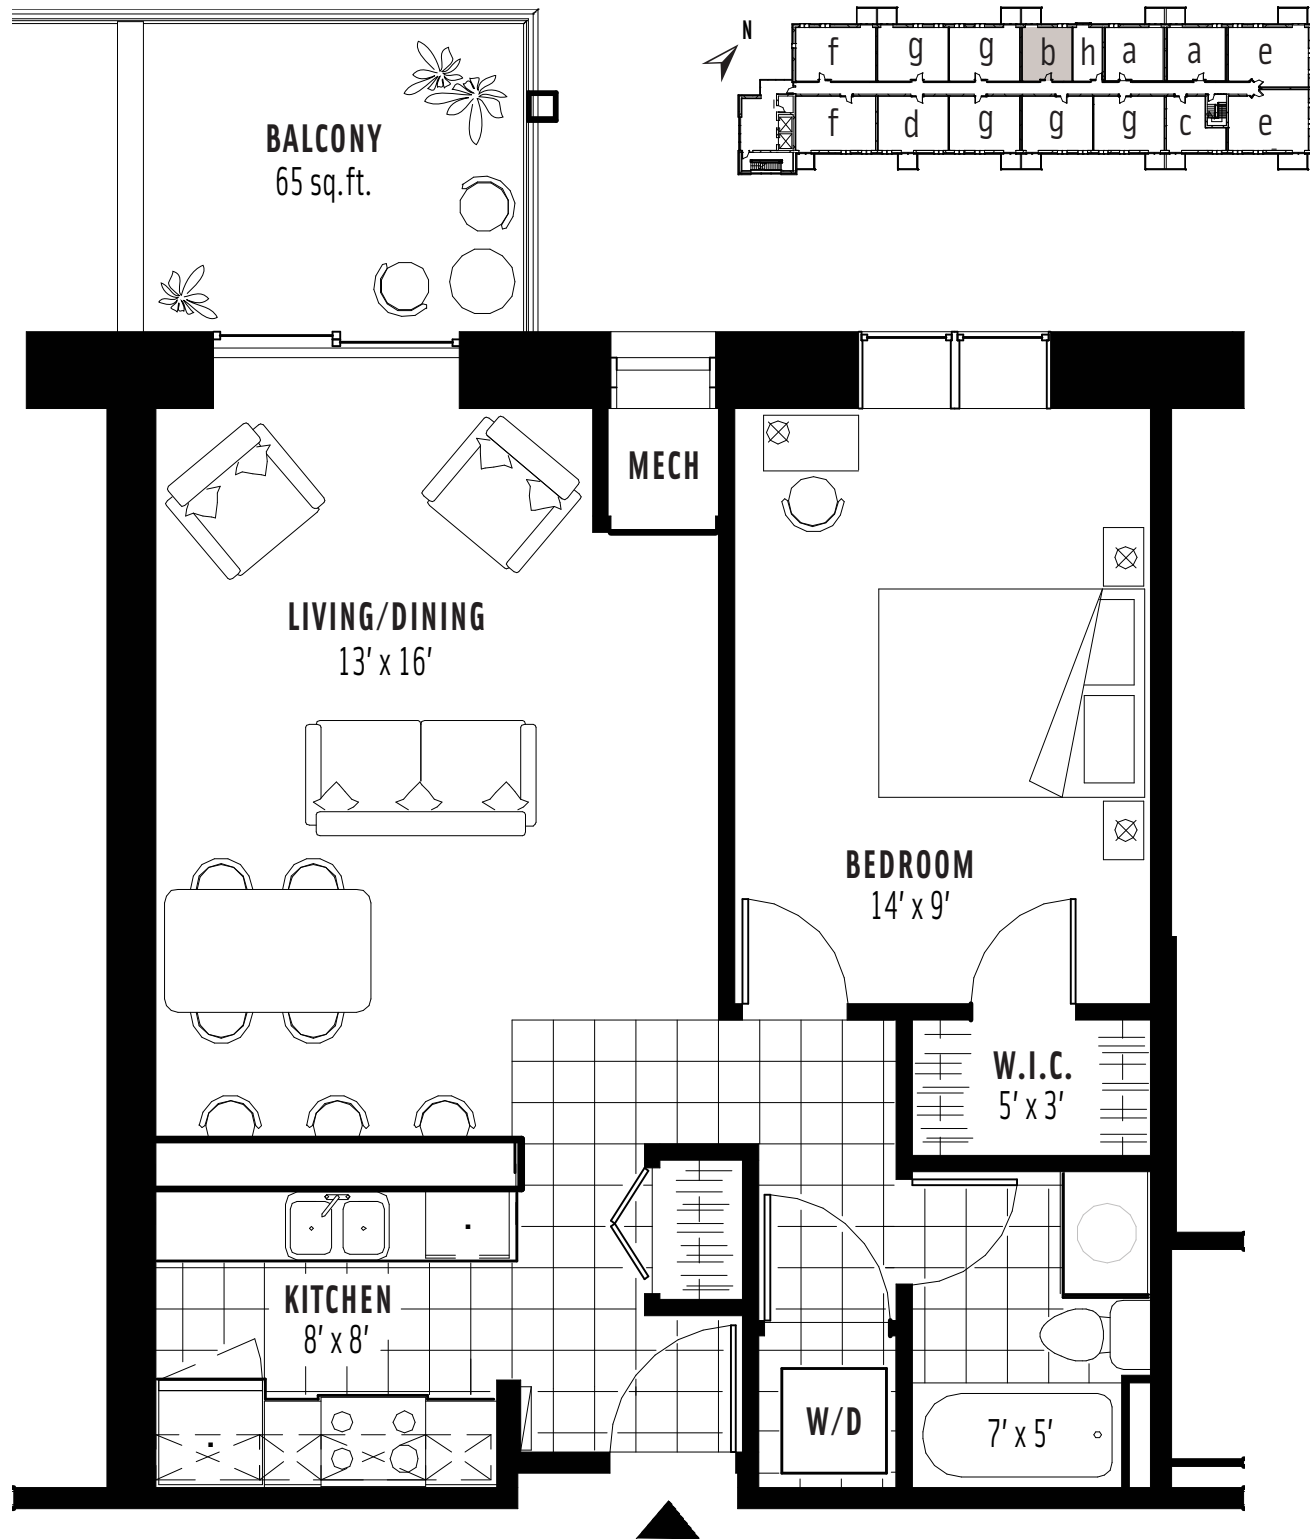

TYPE | 

ONE BEDROOM + DEN

SUITE 825 SQ.FT.
BALCONY 65 SQ.FT.
TOTAL 890 SQ.FT.

Artist's concept. Floor plan dimensions are approximate and are subject to change without notice. Unit size, shapes and layouts may vary. Actual usable floor space may vary from stated floor area. E. G.O.E.

TYPE | **Q**

ONE BEDROOM

SUITE 687 SQ.FT.
BALCONY 65 SQ.FT.
TOTAL 752 SQ.FT.

Artist's concept. Floor plan dimensions are approximate and are subject to change without notice. Unit size, shapes and layouts may vary. Actual usable floor space may vary from stated floor area. E. 6 O.E.

TYPE | C

ONE BEDROOM

SUITE 701 SQ.FT.
BALCONY 65 SQ.FT.
TOTAL 766 SQ.FT.

Artist's concept. Floor plan dimensions are approximate and are subject to change without notice. Unit size, shapes and layouts may vary. Actual usable floor space may vary from stated floor area. E. & O.E.

TYPE | 

TWO BEDROOM

SUITE 981 SQ.FT.
BALCONY 65 SQ.FT.
TOTAL 1046 SQ.FT.

Artist's concept. Floor plan dimensions are approximate and are subject to change without notice. Unit size, shapes and layouts may vary. Actual usable floor space may vary from stated floor area. E. & O.E.