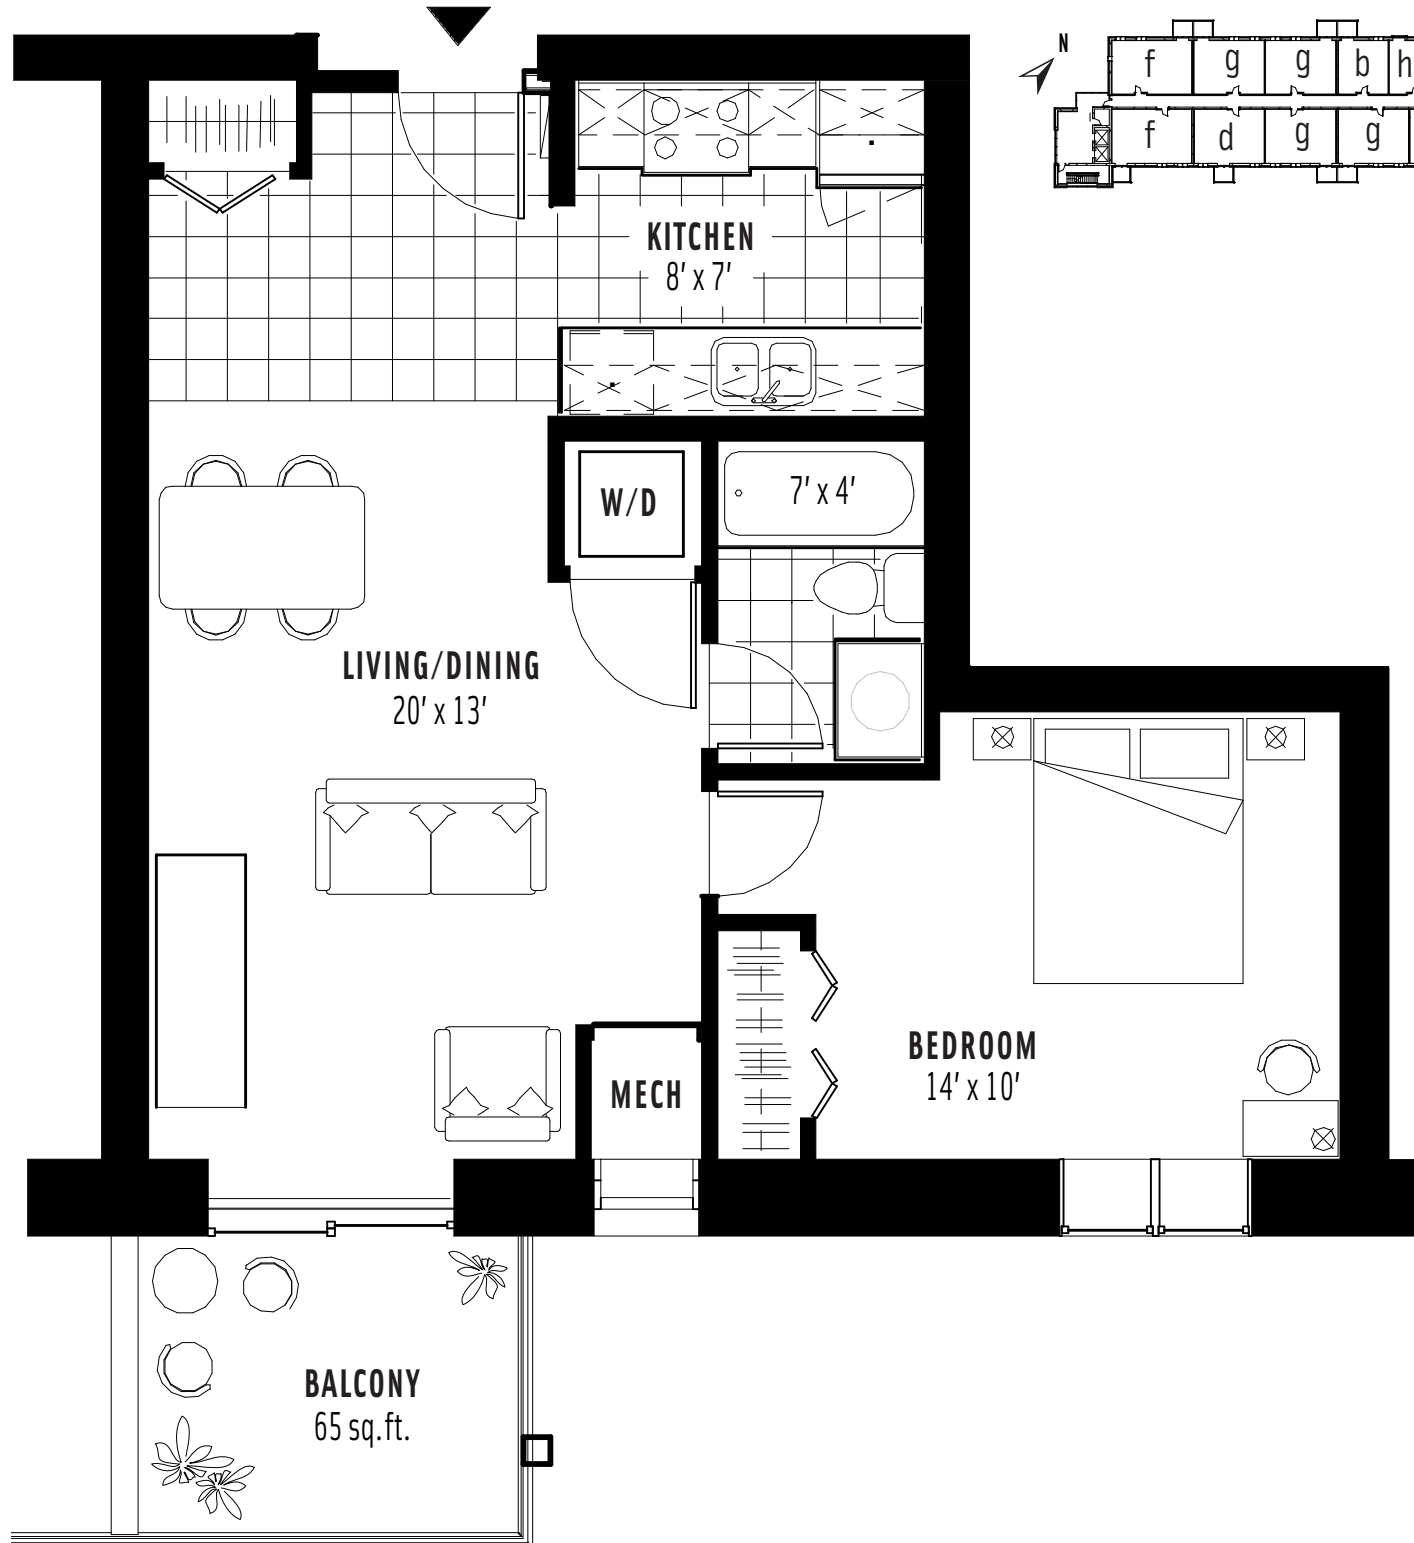

TYPE | 

ONE BEDROOM + DEN

SUITE 825 SQ.FT.
BALCONY 65 SQ.FT.
TOTAL 890 SQ.FT.

Artist's concept. Floor plan dimensions are approximate and are subject to change without notice. Unit size, shapes and layouts may vary. Actual usable floor space may vary from stated floor area. E. G.O.E.

TYPE | **Q**

ONE BEDROOM

SUITE 687 SQ.FT.
BALCONY 65 SQ.FT.
TOTAL 752 SQ.FT.

Artist's concept. Floor plan dimensions are approximate and are subject to change without notice. Unit size, shapes and layouts may vary. Actual usable floor space may vary from stated floor area. E. 6 O.E.

TYPE | C

ONE BEDROOM

SUITE 701 SQ.FT.
BALCONY 65 SQ.FT.
TOTAL 766 SQ.FT.

Artist's concept. Floor plan dimensions are approximate and are subject to change without notice. Unit size, shapes and layouts may vary. Actual usable floor space may vary from stated floor area. E. & O.E.

TYPE | 

TWO BEDROOM

SUITE 981 SQ.FT.
BALCONY 65 SQ.FT.
TOTAL 1046 SQ.FT.

Artist's concept. Floor plan dimensions are approximate and are subject to change without notice. Unit size, shapes and layouts may vary. Actual usable floor space may vary from stated floor area. E. & O.E.