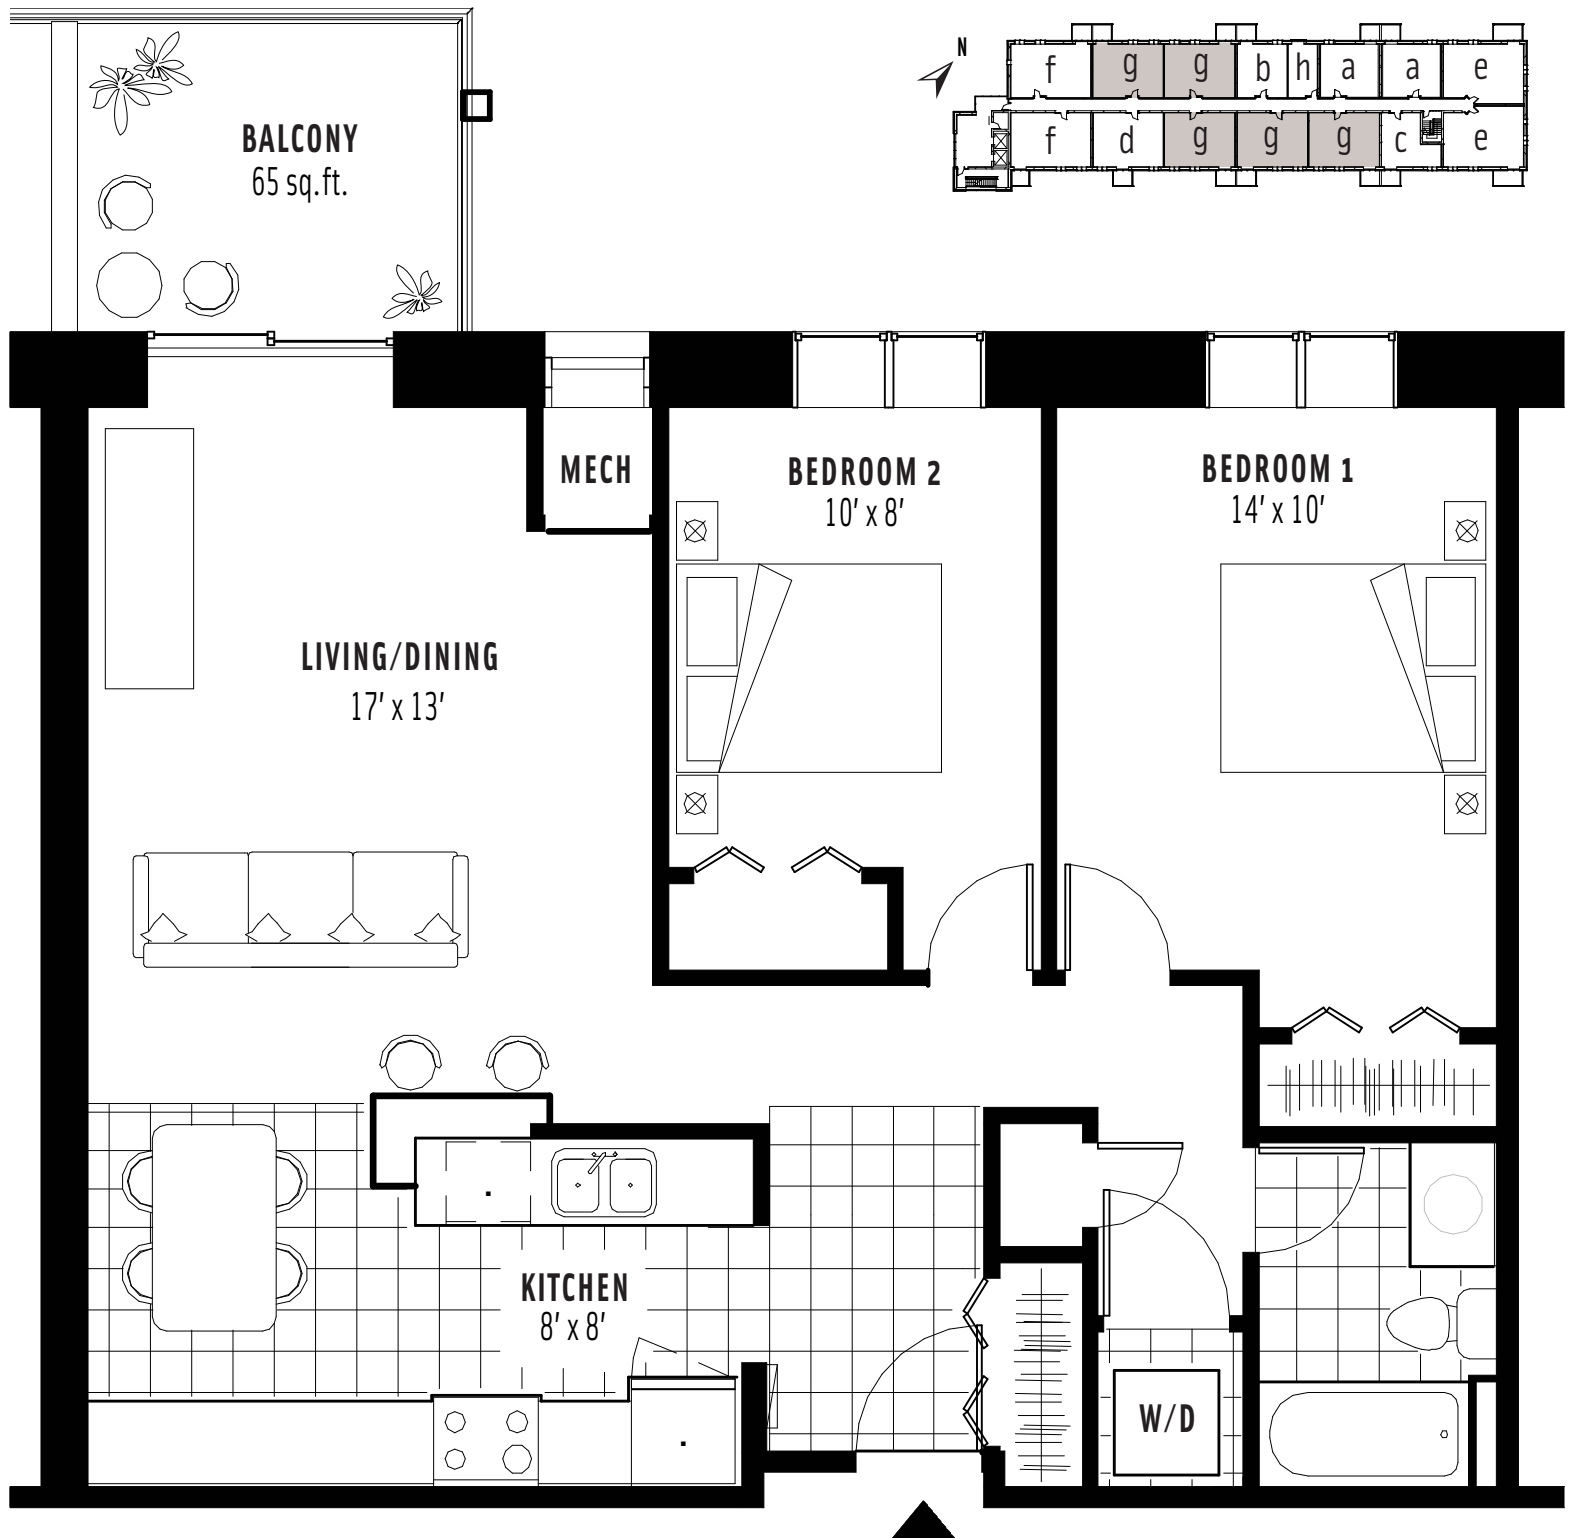

TYPE | 

ONE BEDROOM + DEN

SUITE 825 SQ.FT.
BALCONY 65 SQ.FT.
TOTAL 890 SQ.FT.

Artist's concept. Floor plan dimensions are approximate and are subject to change without notice. Unit size, shapes and layouts may vary. Actual usable floor space may vary from stated floor area. E. G.O.E.

TYPE | Q

THREE BEDROOM

SUITE 1215 SQ.FT.
BALCONY 100 SQ.FT.
TOTAL 1315 SQ.FT.

Artist's concept. Floor plan dimensions are approximate and are subject to change without notice. Unit size, shapes and layouts may vary. Actual usable floor space may vary from stated floor area. E. & O. E.

TYPE | 4

TWO BEDROOM + DEN

SUITE 1129 SQ.FT.
BALCONY 60 SQ.FT.
TOTAL 1189 SQ.FT.

TYPE | 

TWO BEDROOM

SUITE 957 SQ.FT.
BALCONY 60 SQ.FT.
TOTAL 1017 SQ.FT.

TYPE | 

BACHELOR

TOTAL 409 SQ.FT.

Artist's concept. Floor plan dimensions are approximate and are subject to change without notice. Unit size, shapes and layouts may vary. Actual usable floor space may vary from stated floor area. E. & O. E.