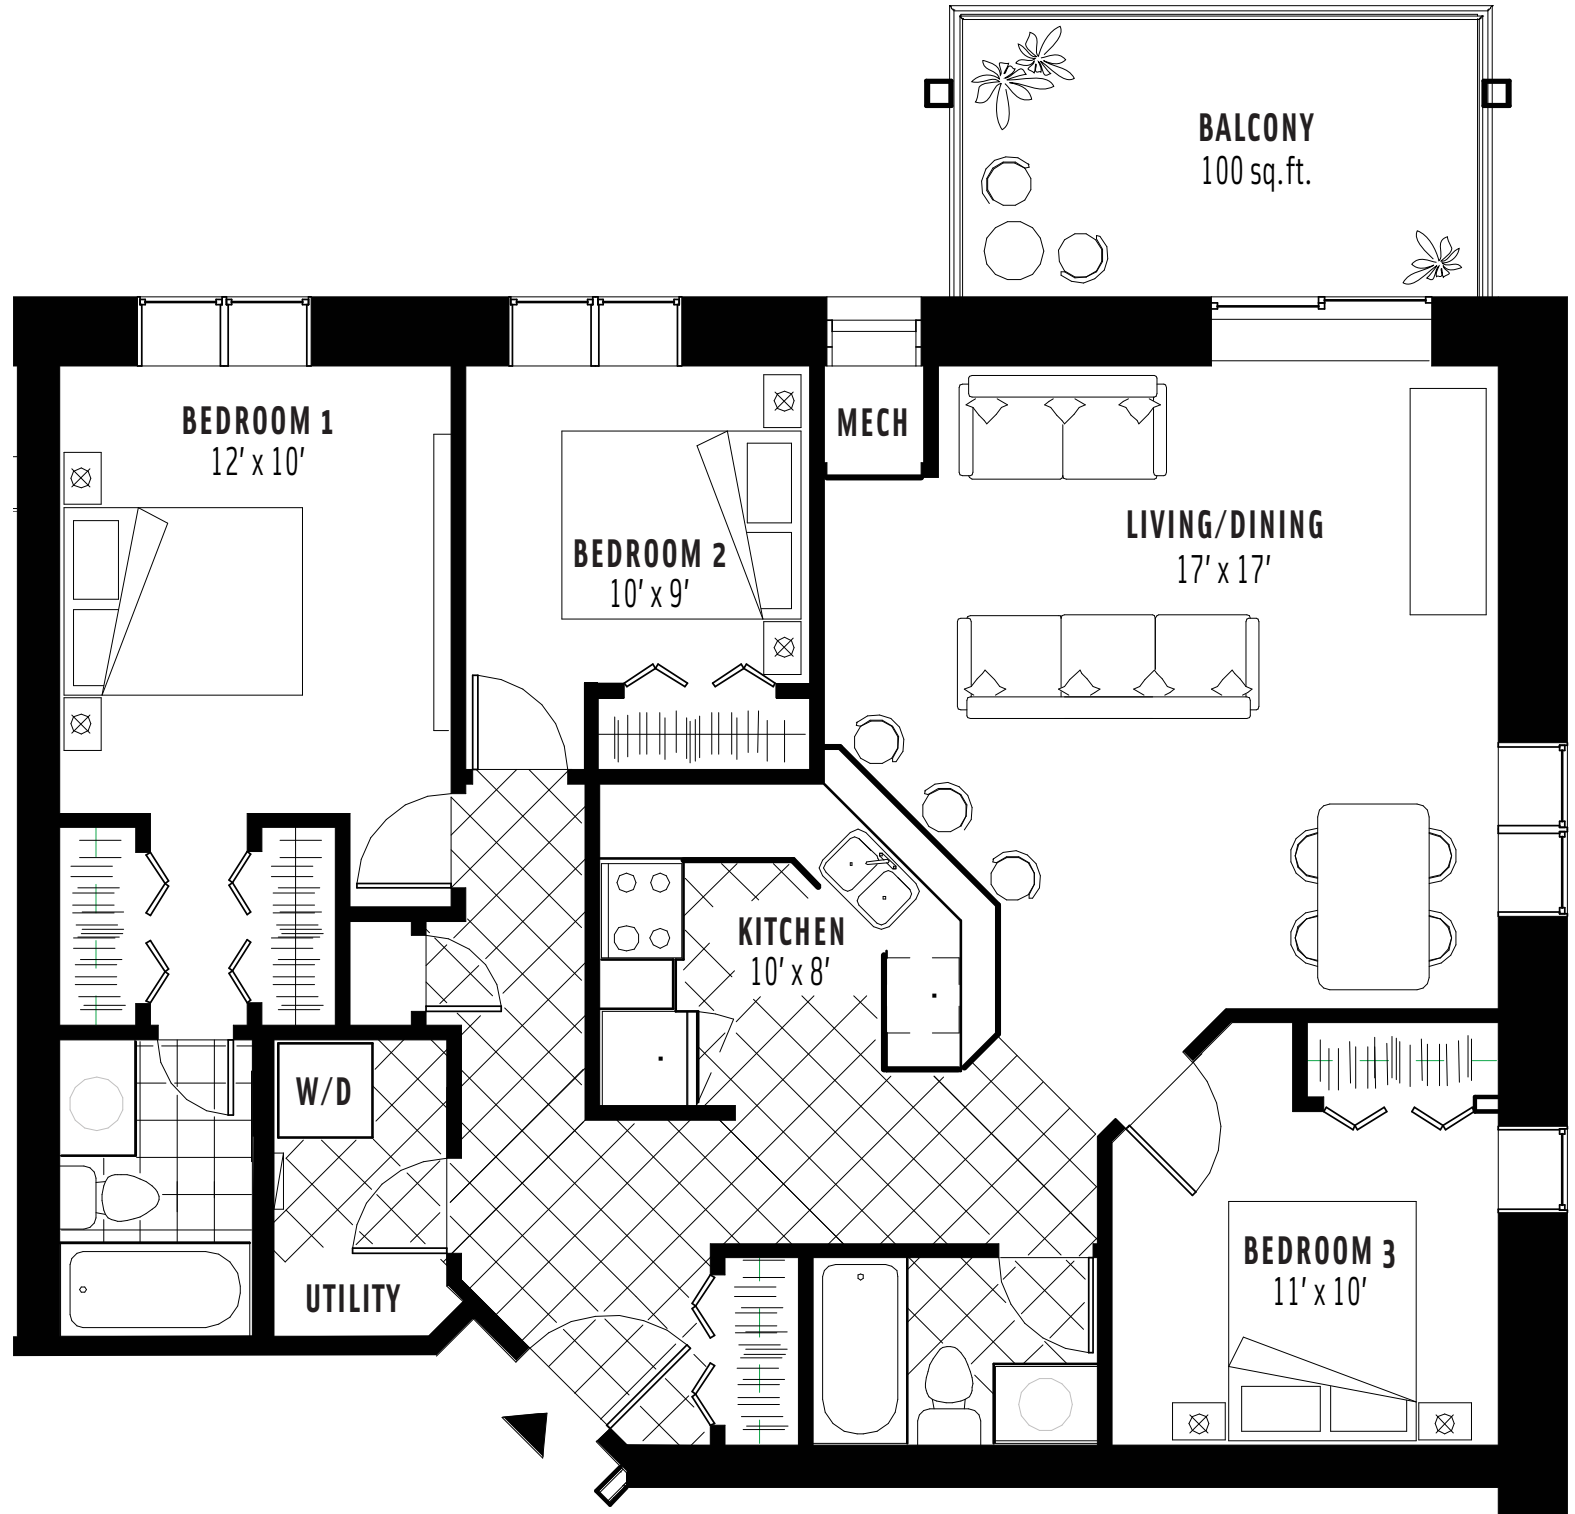

TYPE | 

ONE BEDROOM + DEN

SUITE 825 SQ.FT.
BALCONY 65 SQ.FT.
TOTAL 890 SQ.FT.

Artist's concept. Floor plan dimensions are approximate and are subject to change without notice. Unit size, shapes and layouts may vary. Actual usable floor space may vary from stated floor area. E. G.O.E.

TYPE | **Q**

ONE BEDROOM

SUITE 687 SQ.FT.
BALCONY 65 SQ.FT.
TOTAL 752 SQ.FT.

Artist's concept. Floor plan dimensions are approximate and are subject to change without notice. Unit size, shapes and layouts may vary. Actual usable floor space may vary from stated floor area. E. 6 O.E.

TYPE | 

TWO BEDROOM

SUITE 981 SQ.FT.
BALCONY 65 SQ.FT.
TOTAL 1046 SQ.FT.

Artist's concept. Floor plan dimensions are approximate and are subject to change without notice. Unit size, shapes and layouts may vary. Actual usable floor space may vary from stated floor area. E. & O.E.

TYPE | Q

THREE BEDROOM

SUITE 1215 SQ.FT.
BALCONY 100 SQ.FT.
TOTAL 1315 SQ.FT.

Artist's concept. Floor plan dimensions are approximate and are subject to change without notice. Unit size, shapes and layouts may vary. Actual usable floor space may vary from stated floor area. E. & O. E.